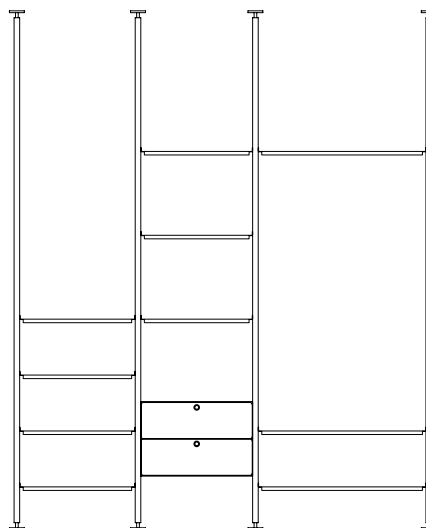

Pressure system composed by uprights in which are fixed shelves, drawers and clothes rails to make bookcases and wardrobes, it could be placed against a wall or used as partition in an open space.

At the time of the order is necessary to communicate the distance between the floor and the ceiling (with a tolerance of max 5 cm) as the uprights are cutted to size. The holes on the uprights are every 10 cm to allow the positioning of the shelves and of the other elements at different heights up to 300 cm from the ground.

Sistema K2 / K2 System

Montanti / Uprights

Ripiano Semplice / Basic shelf

Ripiano con bordo rialzato / Reverse shelf

Ripiano in legno / Wood shelf

Piedino / Foot

Aggancio a parete / Wall hook

Prolunga / Extension Cable

Sistema K2 / K2 System

Cassettiera singola /
Chest of drawer

Cassettiera doppia /
Double chest of drawer

* Ingombro interno del cassetto
* Internal dimensions of the drawer

Ribaltina, apertura dall'alto /
Hanged tip-up panel,
opening from the top

* Ingombro interno
* Internal dimensions of the drawer

Ribaltina, apertura dal basso /
Hanged tip-up panel,
opening from the bottom

* Ingombro interno del cassetto
* Internal dimensions of the drawer

Cassettone /
Chest of drawer