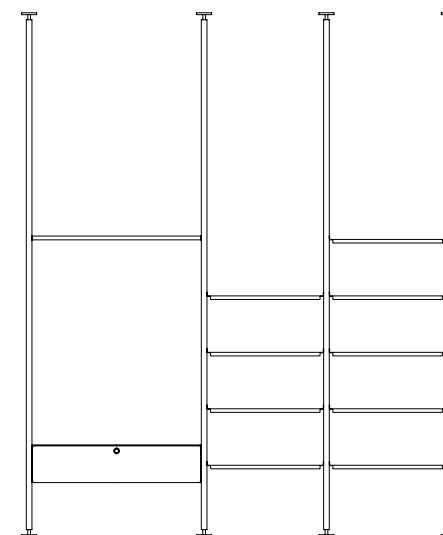

Pressure system composed by uprights in which are fixed shelves, drawers and clothes rails to make bookcases and wardrobes, it could be placed against a wall or used as partition in an open space.

At the time of the order is necessary to communicate the distance between the floor and the ceiling (with a tolerance of max 5 cm) as the uprights are cutted to size. The holes on the uprights are every 10 cm to allow the positioning of the shelves and of the other elements at different heights up to 300 cm from the ground.

Sistema K2 / K2 System

Montanti / Uprights

Ripiano Semplice / Basic shelf

Ripiano con bordo rialzato / Reverse shelf

Ripiano in legno / Wood shelf

Piedino / Foot

Aggancio a parete / Wall hook

Prolunga / Extension Cable

Sistema K2 / K2 System

Cassettiera singola /
Chest of drawer

Cassettiera doppia /
Double chest of drawer

* Ingombro interno del cassetto
* Internal dimensions of the drawer

Ribaltina, apertura dall'alto /
Hanged tip-up panel,
opening from the top

* Ingombro interno
* Internal dimensions of the drawer

Ribaltina, apertura dal basso /
Hanged tip-up panel,
opening from the bottom

* Ingombro interno del cassetto
* Internal dimensions of the drawer

Cassettone /
Chest of drawer